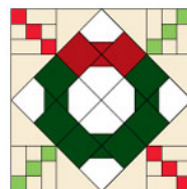

### 2017 Fat Quarter and Block of the Month Drawings

**Fat Quarter: Quilt Shop Quality Fabrics Please!** Will sort into piles of 7-9 FQ each and have multiple drawings. You can win one pile per month.

**Block of the month rules:** Please follow color scheme if stated. One winner takes all!

**January** Fat Quarter Drawing Bright colors for a bright new year

**February** Block of the Month

Twin Darts

**March** Fat Quarter Drawing

Pastels solid or print

**April** Block of the Month

Wheel of Destiny

**May** Fat Quarter Drawing

Yellows solid or print

**June** Block of the Month

Bow Tie Wreath

**July** No Drawing, Annual garage sale and ice cream social

**August**

Fat Quarter Drawing

Reds and Oranges

**September**

Block of the Month

Propeller Block

**October**

Fat Quarter Drawing

Blues and Greens

Tick Tack Toe

**November**